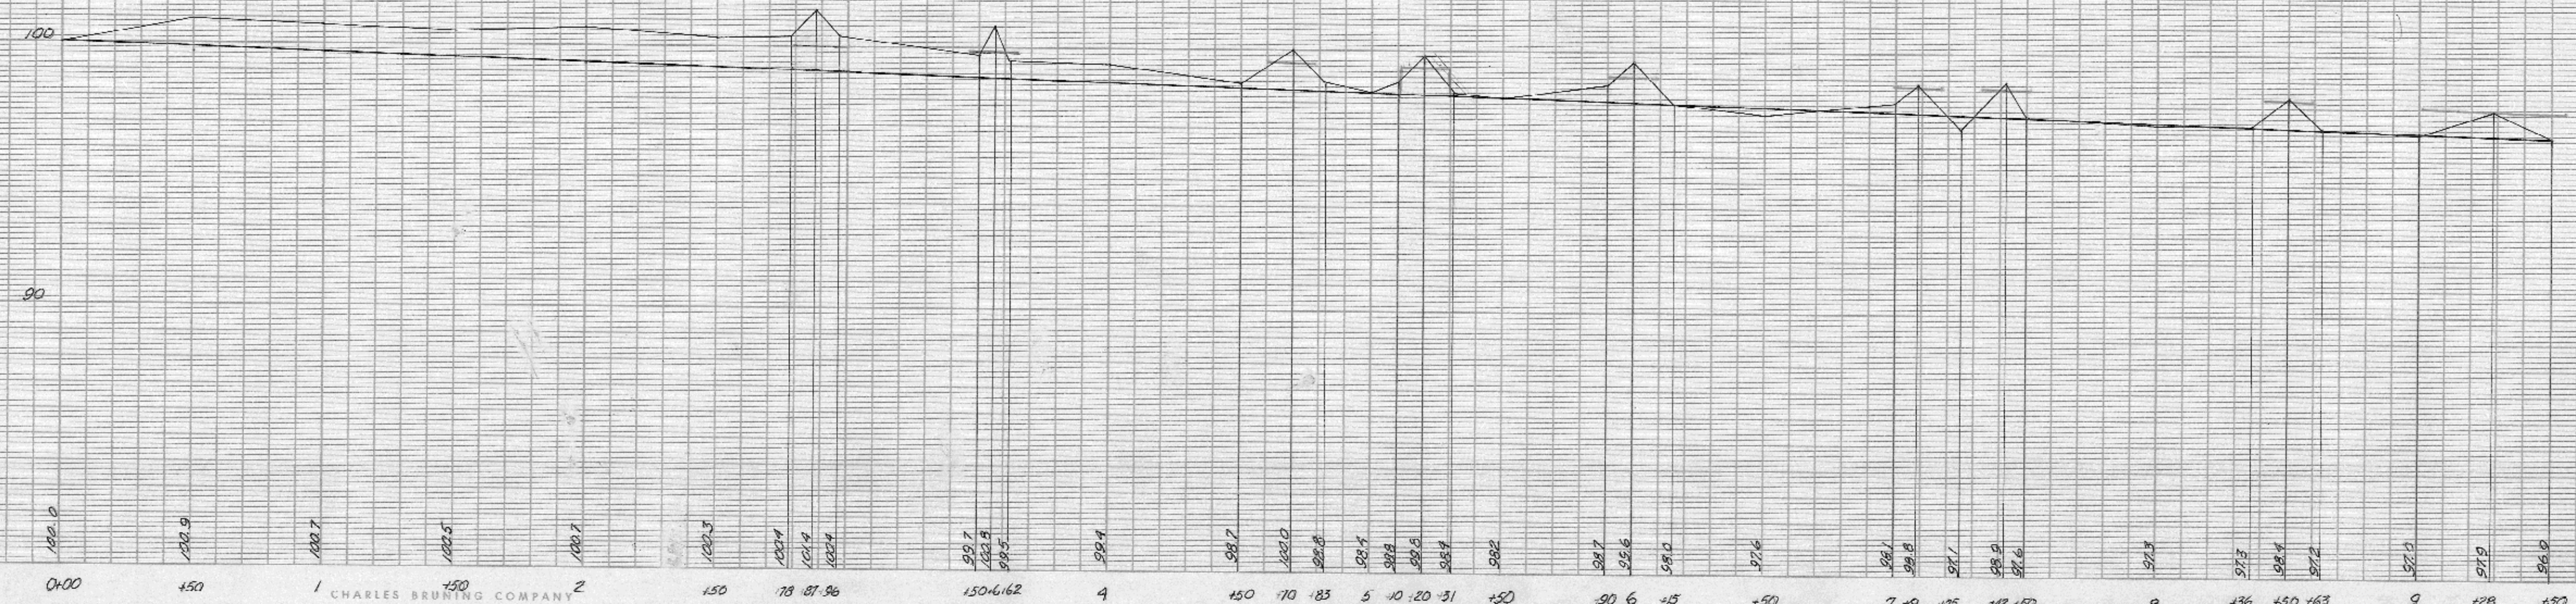

PLAN NO. 587

CHARLES BRUNING COMPANY
PROFILE PLATE A
PRINTED IN U.S.A.

CHARLES BRUNING COMPANY
PROFILE PLATE A
PRINTED IN U.S.A.

DITCH PROFILE NORTH SIDE
 CENTRAL PLCE WEST SIDE
 NORTH BRINBRIDGE

CHARLES BRUNING COMPANY
 PROFILE PLATE A
 PRINTED IN U.S.A.

CHARLES BRUNING COMPANY
 PROFILE PLATE A
 PRINTED IN U.S.A.

CHARLES BRUNING COMPANY
 PROFILE PLATE A
 PRINTED IN U.S.A.

CHARLES BRUNING COMPANY
 PROFILE PLATE A
 PRINTED IN U.S.A.

CHARLES BRUNING COMPANY
 PROFILE PLATE A
 PRINTED IN U.S.A.

CHARLES BRUNING COMPANY
 PROFILE PLATE A
 PRINTED IN U.S.A.

R.B. # 11
 P.R. 61-2