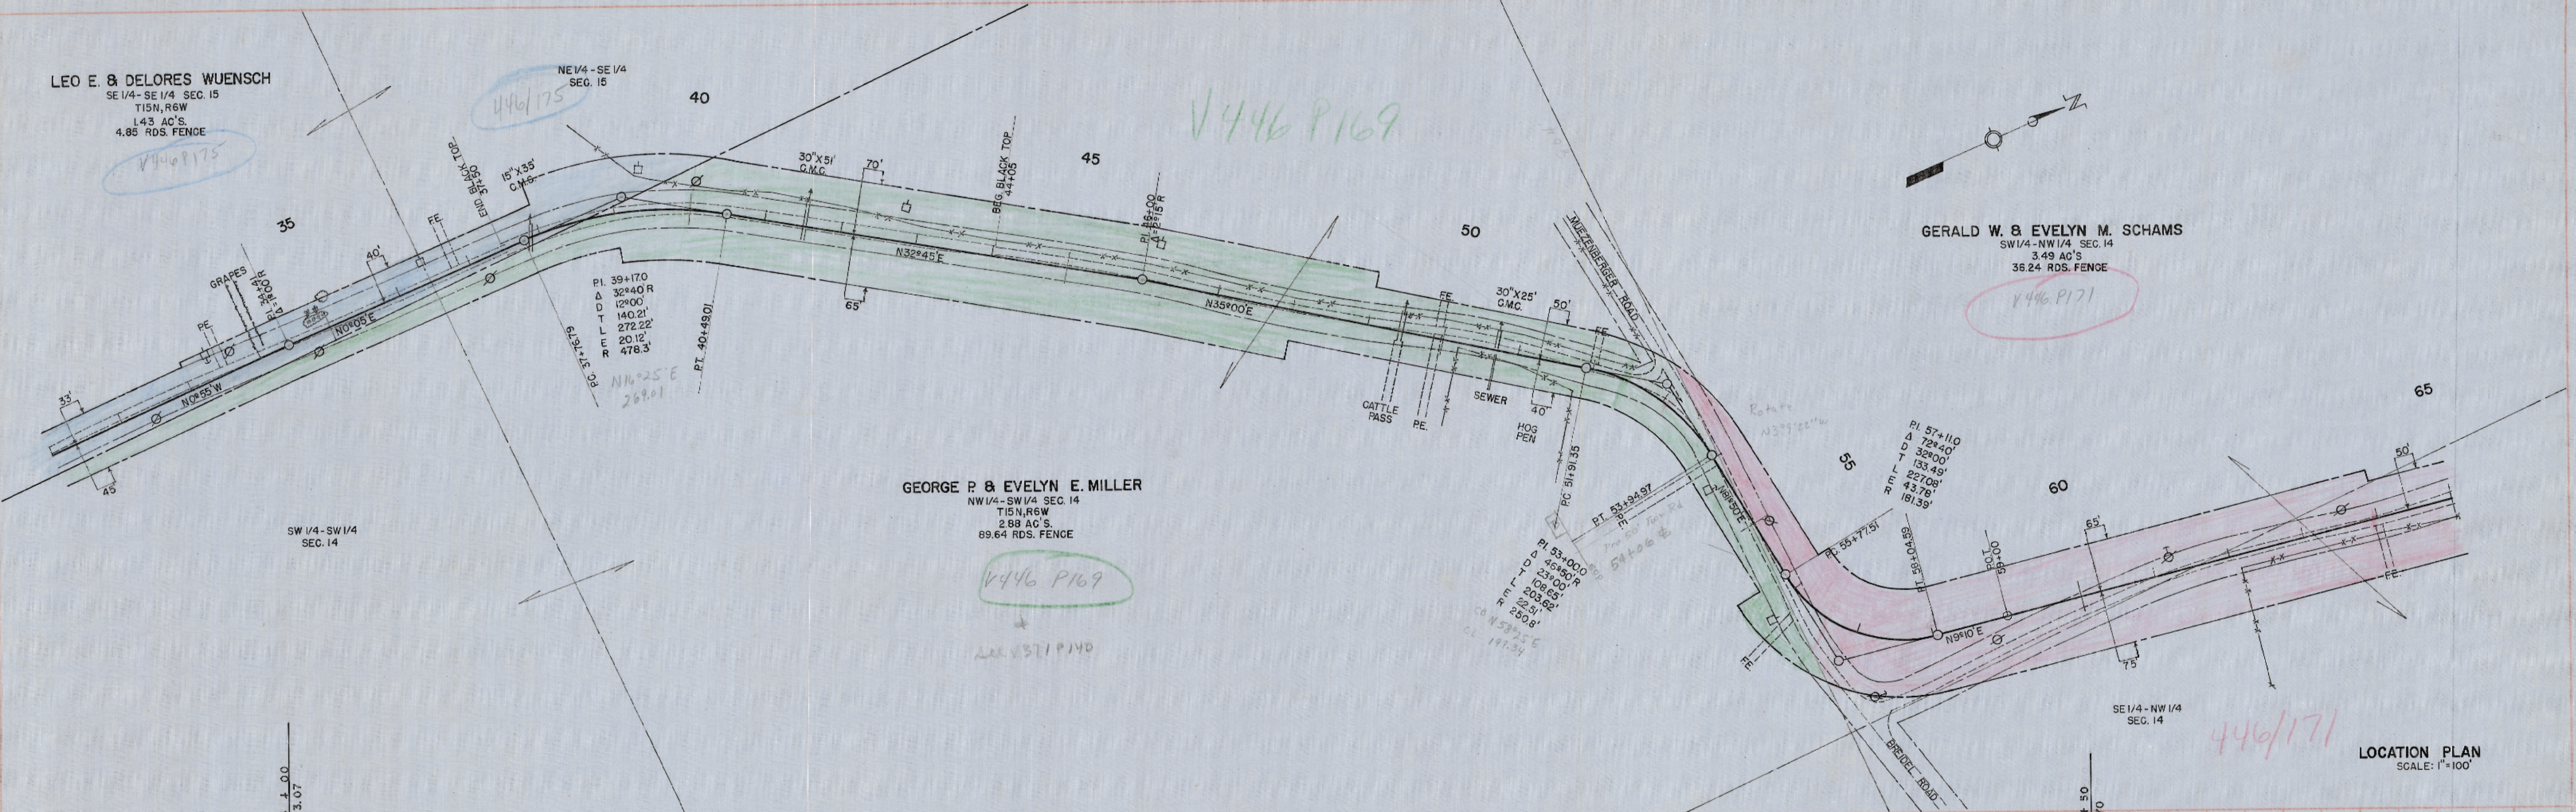

6-4-68
7-1-68
HGN
HGN & DHS
F-98

6-17-68
7-9-68
HGN
HGN & DHS
F-99

LOCATION PLAN
SCALE: 1"=100'

REVISIONS
 5-4-68
 7-1-68
 PLAN
 F-98

HGN
 HGN B. DHS
 6-17-68
 7-9-68
 PLAN
 F-99

BREIDEL-WUENSCH ROAD

GREENFIELD

SHEET 2 OF 3

PLAN 422