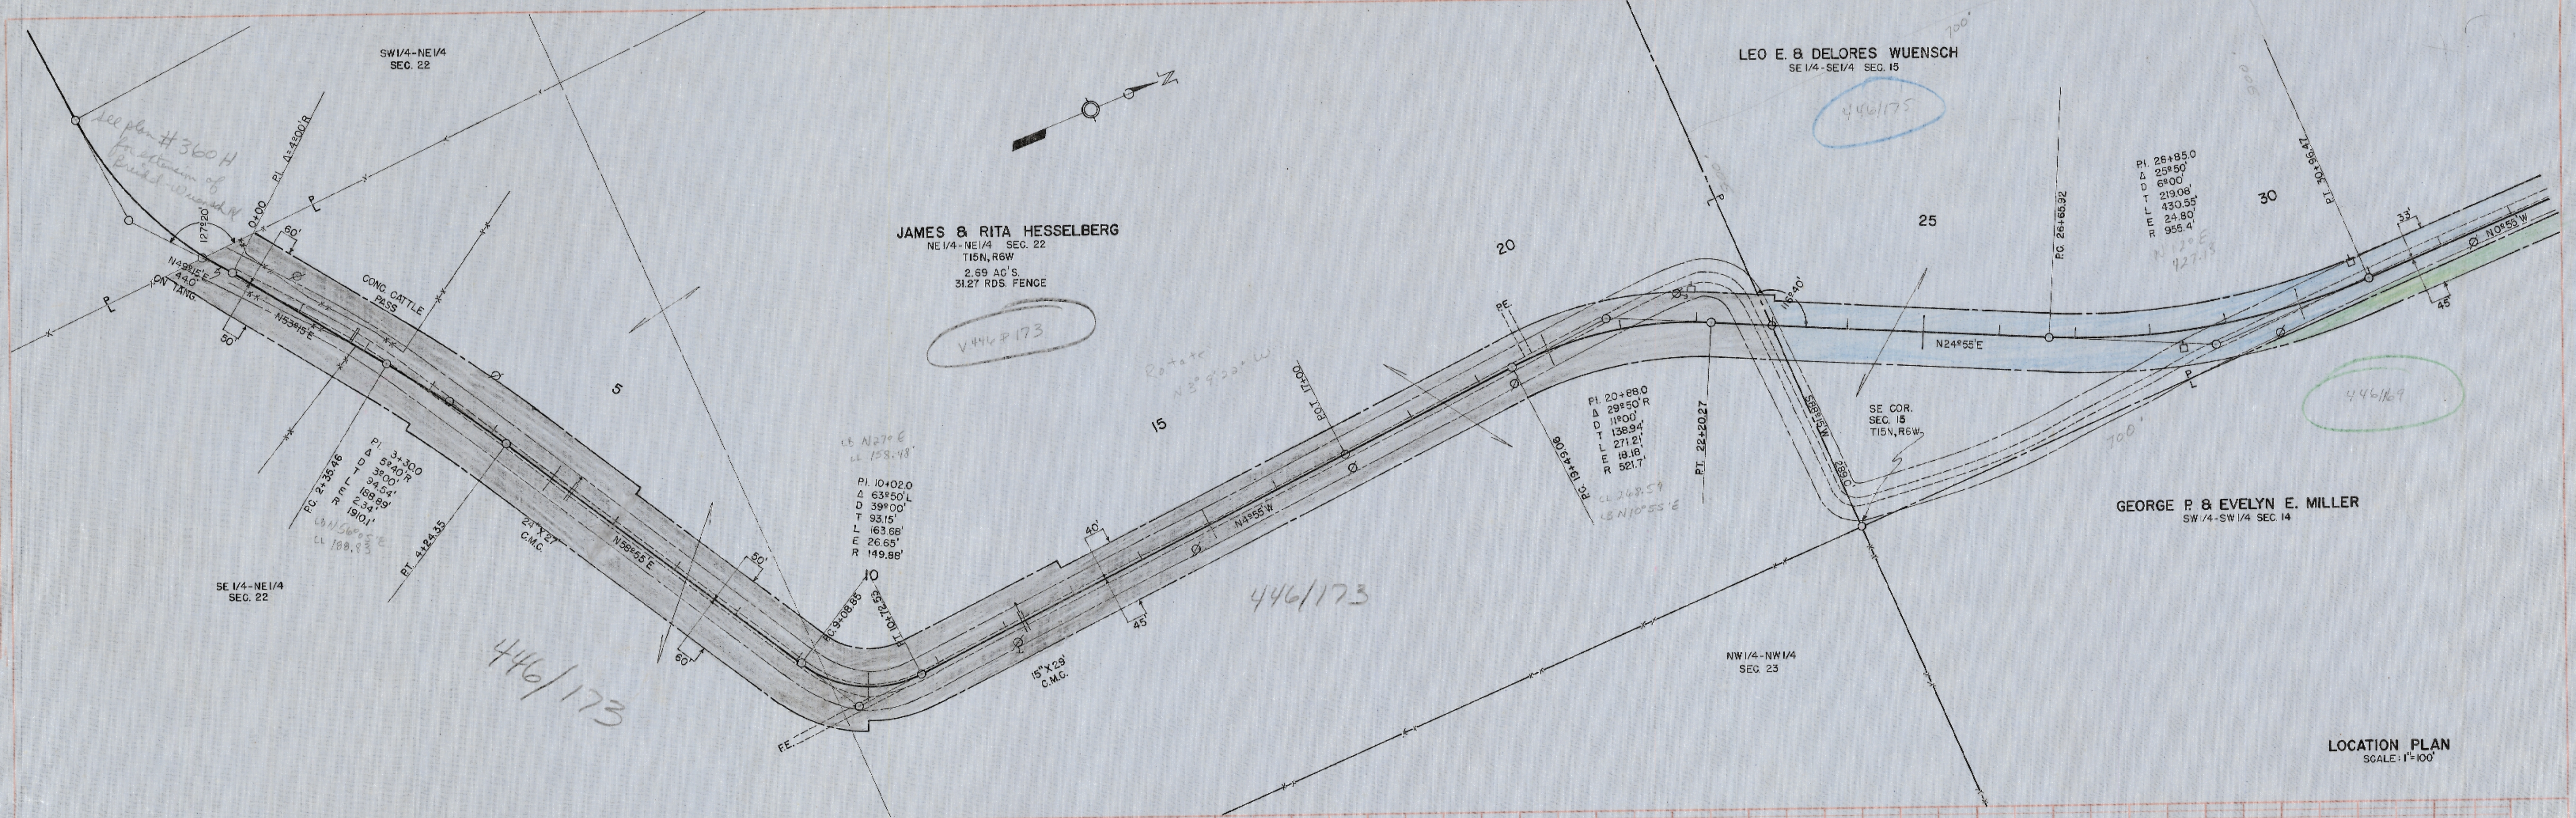

6-4-68
7-1-68
HGN
HGN & DHS
F-98

6-17-68
7-9-68
HGN
HGN & DHS
F-99

LOCATION PLAN
SCALE: 1"=100'

REVISIONS
 5-4-68
 7-1-68
 PLAN
 F-98

HGN
 HGN B. DHS
 6-17-68
 7-9-68
 PLAN
 F-99

BREIDEL-WUENSCH ROAD

GREENFIELD

SHEET 2 OF 3

PLAN 422