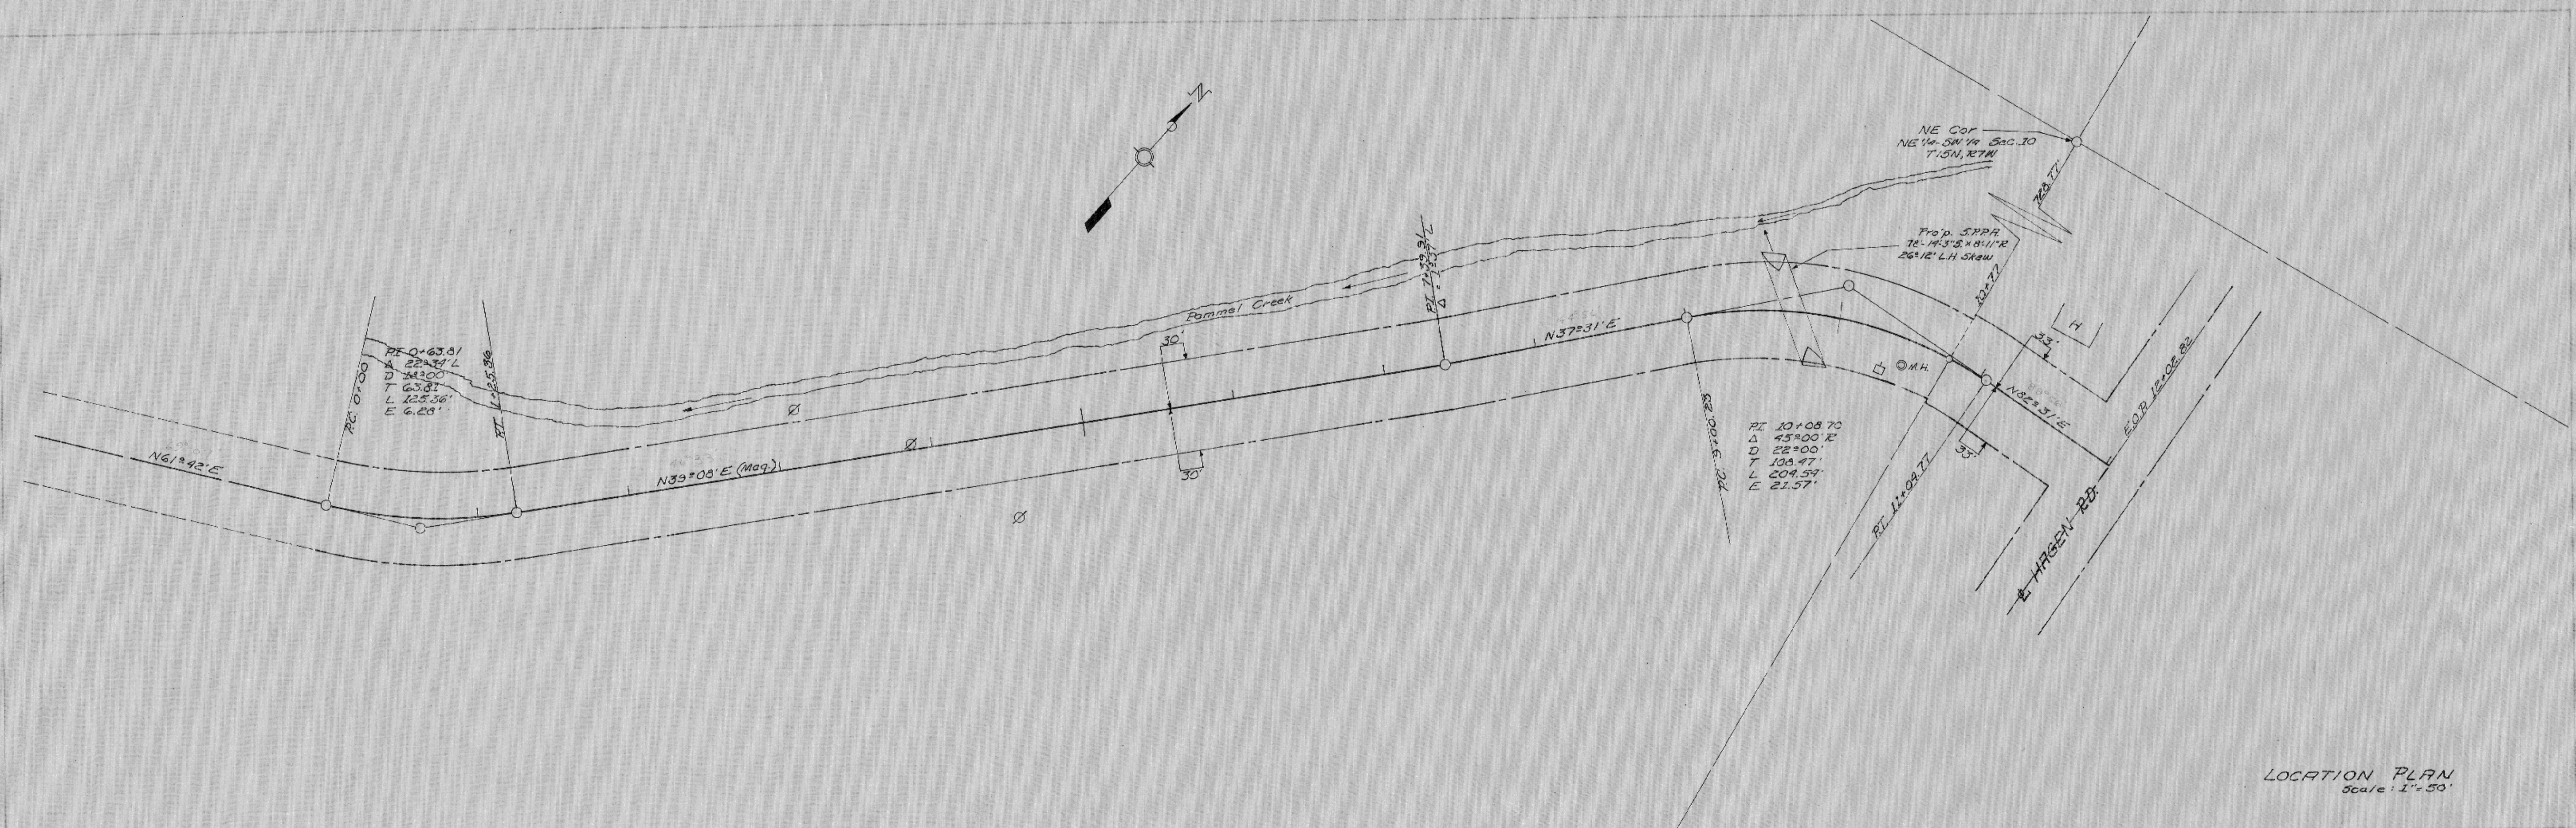

8-10-87
 4-28-87
 RCB
 DHS
 K-108

2-21-87
 2-28-87
 RCB
 DHS
 K-108

LOCATION PLAN
 Scale: 1" = 50'